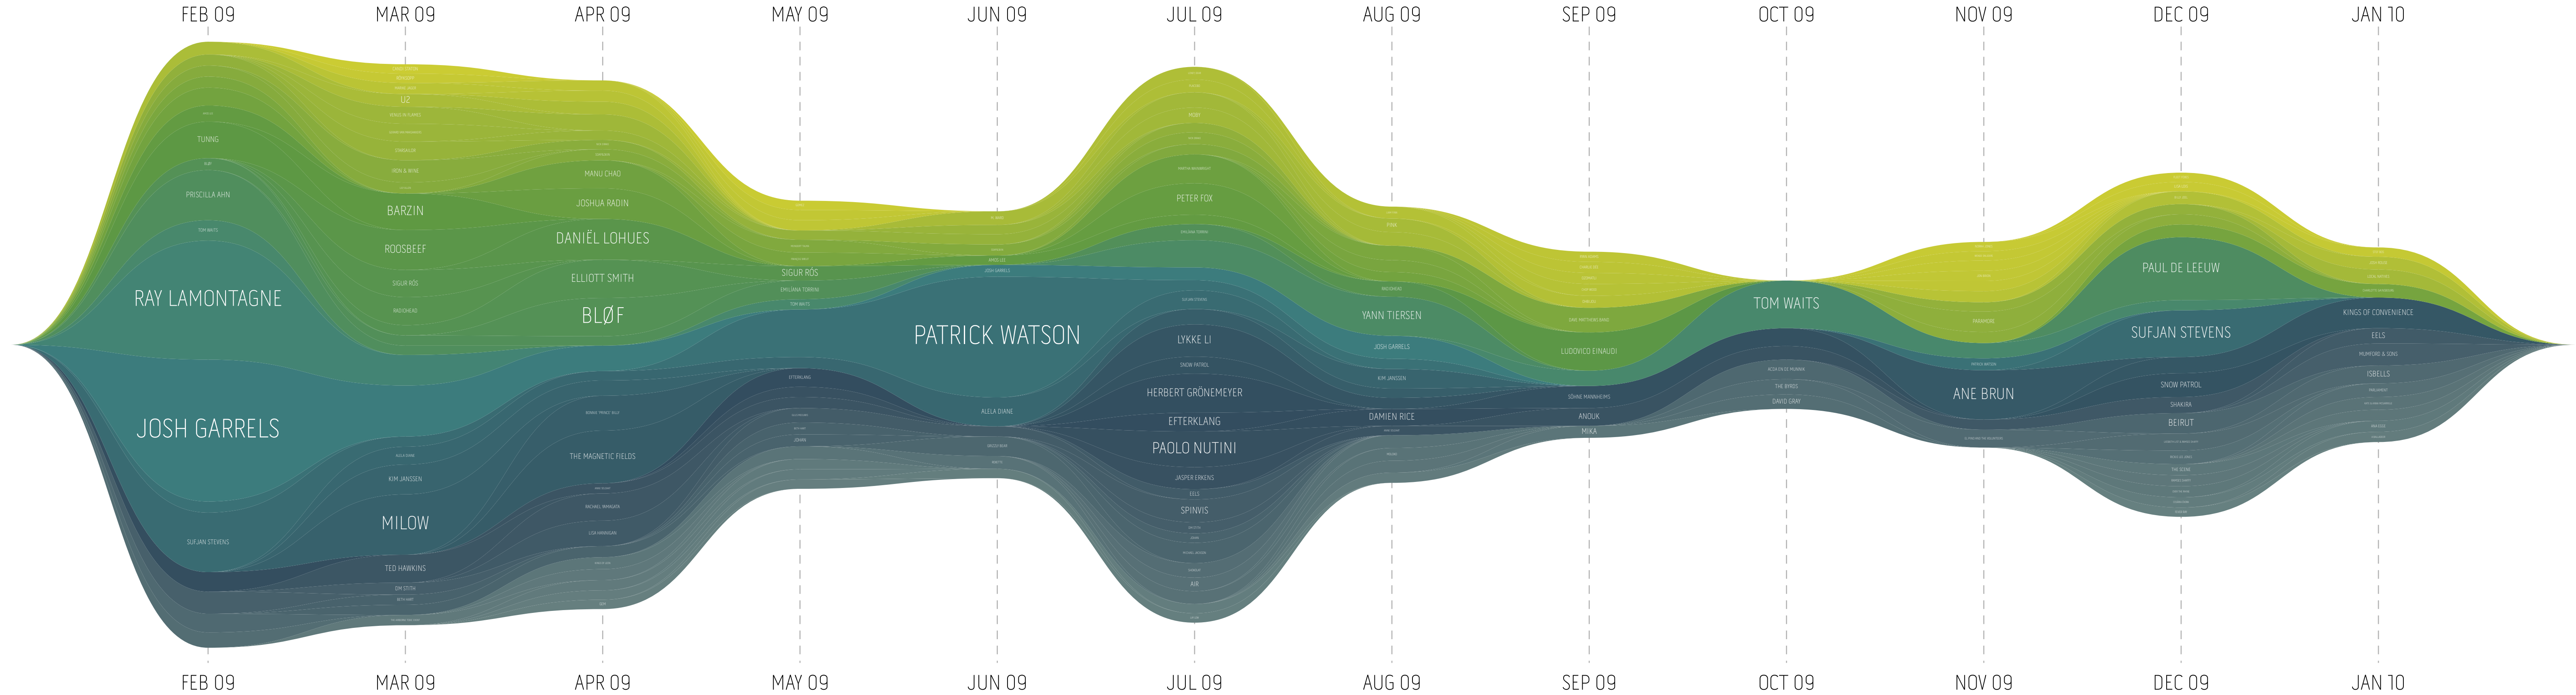

# AVIEN'S LISTENING TRENDS

MONTH-BY-MONTH LISTENING TRENDS FOR THE PAST 12 MONTHS\*

\* Derived from your top 40 artists for the past 12 months. The sections in this graph illustrate your top 40 artists in each month.